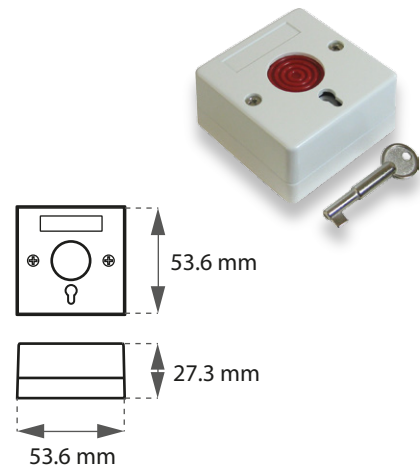

B-117**Panic****Metal Emergency Button****Rated Voltage** 250 Vdc.**Rated Current** 300 mA**Output** Com. , N/O , N/C**Color** White**B-117PW****Panic****Plastic Emergency Button****Rated Voltage** 250 Vdc.**Rated Current** 300 mA**Output** Com. , N/O , N/C**Color** White, Gray