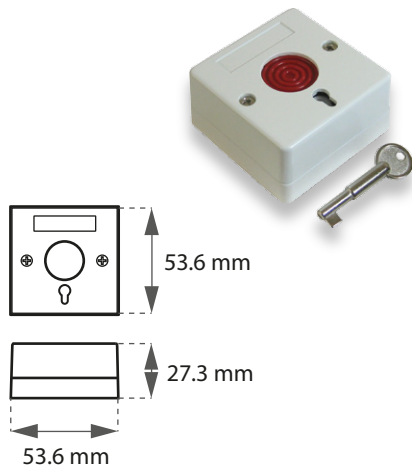

B-117**Panic****Metal Emergency Button****Rated Voltage** 250 Vdc.**Rated Current** 300 mA**Output** Com. , N/O , N/C**Color** White**B-117PW****Panic****Plastic Emergency Button****Rated Voltage** 250 Vdc.**Rated Current** 300 mA**Output** Com. , N/O , N/C**Color** White, Gray