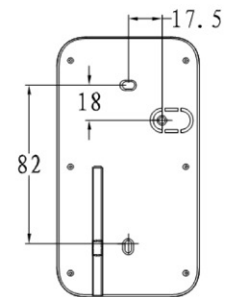

## Features

- Bi-Directional Communication
- Up to 700m Transmission Distance (Open Space/No Interference)
- Sound Intensity is 85dB (1m)
- Tamper Switch Equipped
- Wall Mount
- ABS Plastic

Technical Specification	
Name	Wireless Siren
Wireless Frequency	433MHz
Transmit Power	10dBm
Transmit Distance	700m (Open area/No interference)
Sound Intensity	85dB (1m)
Sound Set	On/Off
Tamper	Front Cover and Rear Cover Protection
Power	4 x CR123A Battery
Temperature & Humidity	-10°C~55°C < 95%
Installation Way	Wall Mount
Dimensions	98*55*26mm (L*W*H)
Weight	0.2kg

## Dimension (mm)

Product Appearance	
1	Wireless module
2	+12V power connector
3	Buzzer
4	Vandal-proof switch
5	Battery
6	LED