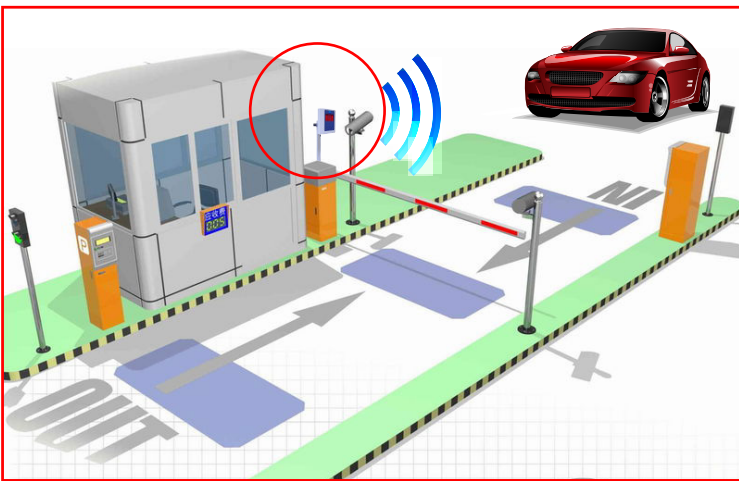

เครื่องอ่านบัตรระยะไกล (LONG RANGE READER)

MODEL :

BlueT-Y9

RFID
LONG RANGE
READER

Specification

BlueT-Y9

Receive Frequency	RF 433.96Mhz
Sending Frequency	IR 38KHz
Read Angle	60°
Output Format	Wiegand26, Wiegand34, RS485
Data Rate	9600 bps
Power	DC12V,3A
Read Range	3 to 15 meters
Operating Humidity	10% to 90%
Operating Temperature	-20C to 80C
Weight	4Kg
Dimension (W*H*D)	250x278x65 mm

- BlueT-Y9 is a highly affordable long range reader that can penetrate most vehicle solar film to truly offer maximum distance hands free parking access.
- Enjoy the convenient of handsfree - no need stop to flash card.
- No more getting hand wet during rainy days or expose to robbery threat when winding down windows to flash card.
- Reduce congestion of long car queue during peak hours.
- Add premium prestige reputation to your residential or commercial building.

BlueT-Y9

CARD บัตรรับสัญญาณ