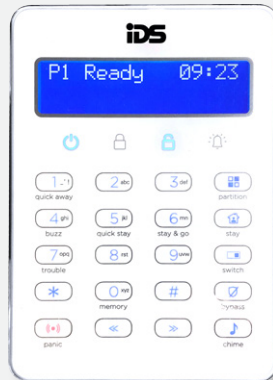

## LCD Touch Keypad

### FEATURES

- o Touch LCD keypad
- o Up to 8 keypads per system
- o Fire / panic / medical
- o Keypad tone and volume adjustable
- o Programmable zone input per keypad
- o Programmable output per keypad
- o IDS's renowned one-button arming
- o User programmable stay, buzz and chime profiles
- o Easy cross partition access