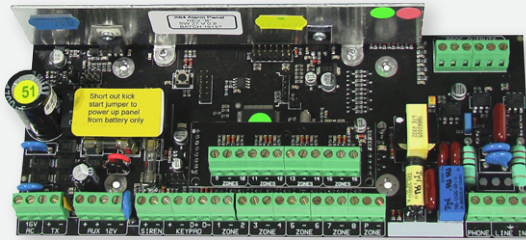

864XS

Control Panel 8 Zones Expandable to 64 Zones

XSERIES

XSeries alarm control panels are the ideal security solution for residential and commercial environments with a proven reputation for reliability and providing exceptional value in the industry. Offering an innovative range of wireless hybrid expansion, keypads and add on modules, it is the most versatile and cost effective security system in the market place today.

8 Zones Expandable to 64 Zones

Onboard Zones	8
Plug in Expander	✓
Bus Expander	6
Wireless Zone Support	64 Zones
Keypads and Partitions	8
PGM Outputs (onboard / total)	5 / 41
User Codes	128
Event Buffer	1000
Dialler	✓
Serial Port	✓

864XS

Control Panel

PROGRAMMABLE FEATURES

- o No activity arming
- o No movement reporting
- o Auto arm / disarm per partition
- o Maintenance code
- o Dynamic battery self test

USER FEATURES

- o One-button arming, three quick arm modes: (1) Stay, (2) Away, (3) Stay and Go
- o 5 Levels of arming
- o 4 User stay profiles - stay, stay/night, home, sleepuser selectable
- o User programmable stay, buzz and chime profiles
- o Easy cross partition control
- o Unique "buzz zone" feature provides early alarm warning