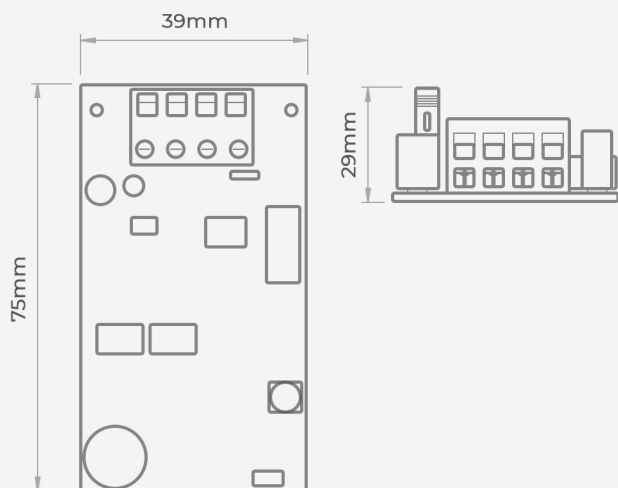

Plug-on Dialler Module

EC-i DIALLER

 infinity series
powered by EliteControl

Suitable for EC & EC-i Security Systems

Always Connected

Dimensions

Features

- Plug-on
- Simple installation & connection
- Supports 3rd party devices
- Built-in DTMF decoder
- Supports canned voice messages
- Land line monitoring
- NZ designed & manufactured
- Suitable for EC control panels