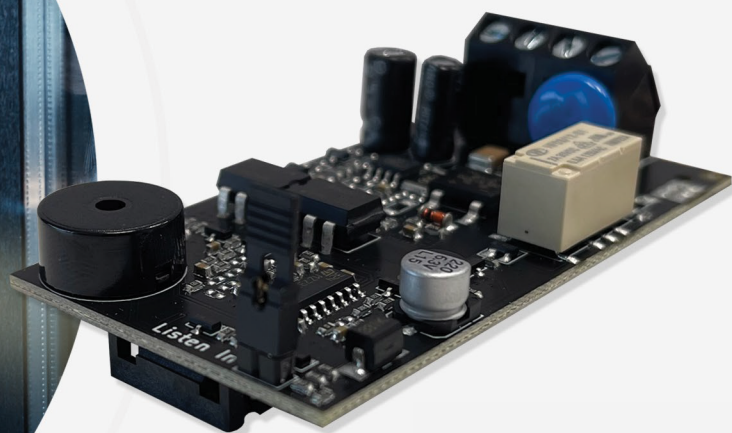

Plug-on Dialler Module

EC-i DIALLER

 infinity series
powered by EliteControl

Suitable for EC & EC-i Security Systems

Always Connected

Dimensions

Features

- Plug-on
- Simple installation & connection
- Supports 3rd party devices
- Built-in DTMF decoder
- Supports canned voice messages
- Land line monitoring
- NZ designed & manufactured
- Suitable for EC control panels